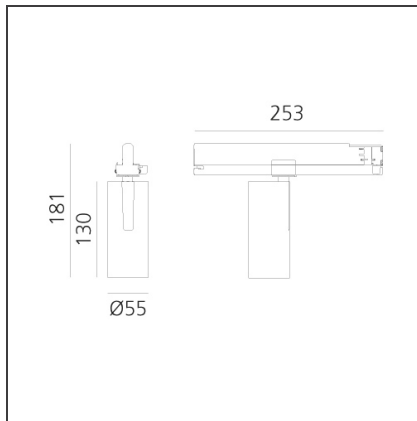

TECHNISCHE ZEICHNUNGEN

FUNKTIONEN

Artikelnummer:	AN15801	Serie:	Indoor
Farbe:	White		
Installation:	Projector, Stromschiene		
Anwendungsbereich:	Innenbeleuchtung		

DIMENSION

Höhe:	cm 18.4
Länge Fuß:	cm 25.3
Neigung:	-90+90
Drehung:	cm 360

INKLUSIVE LEUCHTMITTEL

Kategorie:	LED	Farbtemperatur(K):	4000K
Anzahl:	1		
Watt:	25W		
Typ:	0		
Class:	A		

LUMINAIRE

Watt:	25W	Lichtstrom (lm):	1622lm
		CCT:	4000K
		Efficiency:	68%
		Efficacy:	64.87lm/W
		CRI:	90
		Dimmable Typology:	Dali

Anmerkungen

220/240Vac 50/60Hz Electronic ballast included.