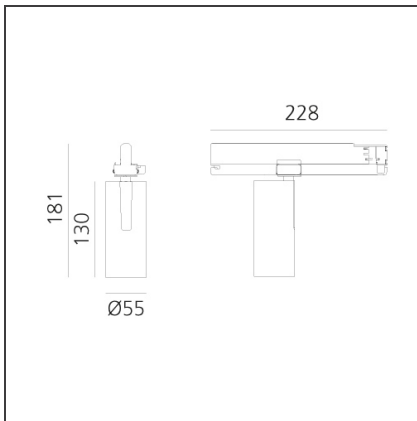

Vector Track 55 25W 32° 4000K Undimmable Black

 IP20 

DESIGN

Carlotta de Bevilacqua

BESCHREIBUNG

Three sizes with three different beam angles each (spot, flood, wide flood) obtained by means of refractive or hybrid optical units. Vector 55 track DALI zoom optic (22°-32°). Junction arm integrated in the spotlight's body to keep the barycentre aligned with the track and prevent any imbalance in possible suspension versions of the track. The junction allows 360° rotation and 90° tilting for maximum emission adjustment freedom. Vector 95 available only in track version. Version with compact 4-conductor (3p+n) adapter with hidden LED driver and not-dimmable phase selector.

TECHNISCHE ZEICHNUNGEN

FUNKTIONEN

Artikelnummer:	AN15304	Serie:	Indoor
Farbe:	Black		
Installation:	Projector, Stromschiene		
Anwendungsbereich:	Innenbeleuchtung		

DIMENSION

Höhe:	cm 18.4
Länge Fuß:	cm 16.2
Neigung:	-90+90
Drehung:	cm 360

Adjustable
dowsers - Vector
55
AP91500