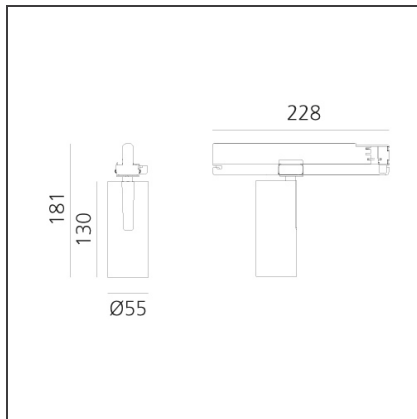

TECHNISCHE ZEICHNUNGEN

FUNKTIONEN

Artikelnummer:	AN15320	Serie:	Indoor
Farbe:	Brushed Bronze		
Installation:	Projector, Stromschiene		
Anwendungsbereich:	Innenbeleuchtung		

DIMENSION

Höhe:	cm 18.4
Länge Fuß:	cm 16.2
Neigung:	-90+90
Drehung:	cm 360

INKLUSIVE LEUCHTMITTEL

Kategorie:	LED	Farbtemperatur(K):	4000K
Anzahl:	1		
Watt:	25W		
Typ:	0		
Class:	A		

LUMINAIRE

Watt:	25W	Lichtstrom (lm):	1622lm
		CCT:	4000K
		Efficiency:	68%
		Efficacy:	64.87lm/W
		CRI:	90

Anmerkungen

220/240Vac 50/60Hz Electronic ballast included.