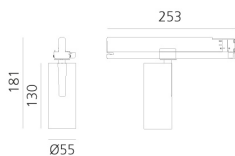

Vector Track 55 32° 2700K DALI Brushed copper

Carlotta de Bevilacqua

IP20    Dimmbar: 

LUMINAIRE

- Watt: **25W**
- Lichtstrom (lm): **1534lm**
- CCT: **2700K**
- Efficiency: **68%**
- Efficacy: **61.36lm/W**
- CRI: **90**
- Dimmable Typology: **Dali**

Anmerkungen

220/240Vac 50/60Hz Electronic ballast included.

BESCHREIBUNG

Three sizes with three different beam angles each (spot, flood, wide flood) obtained by means of refractive or hybrid optical units. Vector 55 track DALI zoom optic (22°-32°). Junction arm integrated in the spotlight's body to keep the barycentre aligned with the track and prevent any imbalance in possible suspension versions of the track. The junction allows 360° rotation and 90° tilting for maximum emission adjustment freedom. Vector 95 available only in track version. Version with compact 4-conductor (3p+n) adapter with hidden LED driver and not-dimmable phase selector.

DIMENSION

- Höhe: **cm 18.1**
- Breite: **cm 5.5**
- Länge Fuß: **cm 25.3**
- Neigung: **-90+90**
- Drehung: **360°**

INKLUSIVE LICHTQUELLEN

- Kategorie: **Led**
- Anzahl: **1**
- Watt: **25W**
- Farbtemperatur(K): **2700K**