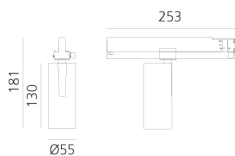

Vector Track 55 32° 2700K DALI White

Carlotta de Bevilacqua

IP20    Dimmbar: 

LUMINAIRE

- Watt: **25W**
- Lichtstrom (lm): **1534lm**
- CCT: **2700K**
- Efficiency: **68%**
- Efficacy: **61.36lm/W**
- CRI: **90**
- Dimmable Typology: **Dali**

Anmerkungen

220/240Vac 50/60Hz Electronic ballast included.

BESCHREIBUNG

Three sizes with three different beam angles each (spot, flood, wide flood) obtained by means of refractive or hybrid optical units. Vector 55 track DALI zoom optic (22°-32°). Junction arm integrated in the spotlight's body to keep the barycentre aligned with the track and prevent any imbalance in possible suspension versions of the track. The junction allows 360° rotation and 90° tilting for maximum emission adjustment freedom. Vector 95 available only in track version. Version with compact 4-conductor (3p+n) adapter with hidden LED driver and not-dimmable phase selector.

ARTIKELNUMMER: AN11801

FUNKTIONEN

- Artikelnummer: **AN11801**
- Farbe: **White**
- Installation: **ProjectorStromschiene**
- Serie: **Architectural Indoor**
- Anwendungsbereich: **Innenbeleuchtung**
- design: **Carlotta de Bevilacqua**

DIMENSION

- Höhe: **cm 18.1**
- Breite: **cm 5.5**
- Länge Fuß: **cm 25.3**
- Neigung: **-90+90**
- Drehung: **360°**

INKLUSIVE LICHTQUELLEN

- Kategorie: **Led**
- Anzahl: **1**
- Watt: **25W**
- Farbtemperatur(K): **2700K**