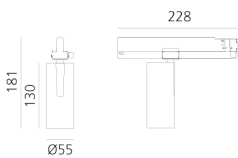

Vector Track 55 32° 2700K Undimmable Black

Carlotta de Bevilacqua

IP20   

LUMINAIRE

- Watt: **25W**
- Lichtstrom (lm): **1534lm**
- CCT: **2700K**
- Efficiency: **68%**
- Efficacy: **61.36lm/W**
- CRI: **90**

Anmerkungen

220/240Vac 50/60Hz Electronic ballast included.

BESCHREIBUNG

Three sizes with three different beam angles each (spot, flood, wide flood) obtained by means of refractive or hybrid optical units. Vector 55 track DALI zoom optic (22°-32°). Junction arm integrated in the spotlight's body to keep the barycentre aligned with the track and prevent any imbalance in possible suspension versions of the track. The junction allows 360° rotation and 90° tilting for maximum emission adjustment freedom. Vector 95 available only in track version. Version with compact 4-conductor (3p+n) adapter with hidden LED driver and not-dimmable phase selector.

DIMENSION

- Höhe: **cm 18.1**
- Breite: **cm 5.5**
- Länge Fuß: **cm 16.2**
- Neigung: **-90+90**
- Drehung: **360°**

INKLUSIVE LICHTQUELLEN

- Kategorie: **Led**
- Anzahl: **1**
- Watt: **25W**
- Farbtemperatur(K): **2700K**