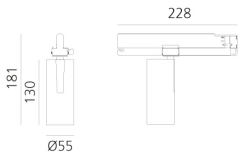

Vector Track 55 32° 2700K Undimmable Brushed copper

Carlotta de Bevilacqua

IP20   

LUMINAIRE

- Watt: **25W**
- Lichtstrom (lm): **1534lm**
- CCT: **2700K**
- Efficiency: **68%**
- Efficacy: **61.36lm/W**
- CRI: **90**

Anmerkungen

220/240Vac 50/60Hz Electronic ballast included.

BESCHREIBUNG

Three sizes with three different beam angles each (spot, flood, wide flood) obtained by means of refractive or hybrid optical units. Vector 55 track DALI zoom optic (22°-32°). Junction arm integrated in the spotlight's body to keep the barycentre aligned with the track and prevent any imbalance in possible suspension versions of the track. The junction allows 360° rotation and 90° tilting for maximum emission adjustment freedom. Vector 95 available only in track version. Version with compact 4-conductor (3p+n) adapter with hidden LED driver and not-dimmable phase selector.

ARTIKELNUMMER: AN11318

FUNKTIONEN

- Artikelnummer: **AN11318**
- Farbe: **Brushed Copper**
- Installation: **ProjectorStromschiene**
- Serie: **Architectural Indoor**
- Anwendungsbereich: **Innenbeleuchtung**
- design: **Carlotta de Bevilacqua**

DIMENSION

- Höhe: **cm 18.1**
- Breite: **cm 5.5**
- Länge Fuß: **cm 16.2**
- Neigung: **-90+90**
- Drehung: **360°**

INKLUSIVE LICHTQUELLEN

- Kategorie: **Led**
- Anzahl: **1**
- Watt: **25W**
- Farbtemperatur(K): **2700K**