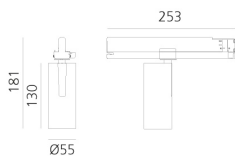

Vector Track 55 32° 3000K DALI Brushed bronze

Carlotta de Bevilacqua

IP20    Dimmbar: 

LUMINAIRE

- Watt: **25W**
- Lichtstrom (lm): **1597lm**
- CCT: **3000K**
- Efficiency: **68%**
- Efficacy: **63.87lm/W**
- CRI: **90**
- Dimmable Typology: **Dali**

Anmerkungen

220/240Vac 50/60Hz Electronic ballast included.

BESCHREIBUNG

Three sizes with three different beam angles each (spot, flood, wide flood) obtained by means of refractive or hybrid optical units. Vector 55 track DALI zoom optic (22°-32°). Junction arm integrated in the spotlight's body to keep the barycentre aligned with the track and prevent any imbalance in possible suspension versions of the track. The junction allows 360° rotation and 90° tilting for maximum emission adjustment freedom. Vector 95 available only in track version. Version with compact 4-conductor (3p+n) adapter with hidden LED driver and not-dimmable phase selector.

ARTIKELNUMMER: AN10820

FUNKTIONEN

- Artikelnummer: **AN10820**
- Farbe: **Brushed Bronze**
- Installation: **ProjectorStromschiene**
- Serie: **Architectural Indoor**
- Anwendungsbereich: **Innenbeleuchtung**
- design: **Carlotta de Bevilacqua**

DIMENSION

- Höhe: **cm 18.1**
- Breite: **cm 5.5**
- Länge Fuß: **cm 25.3**
- Neigung: **-90+90**
- Drehung: **360°**

INKLUSIVE LICHTQUELLEN

- Kategorie: **Led**
- Anzahl: **1**
- Watt: **25W**
- Farbtemperatur(K): **3000K**