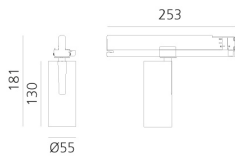

Vector Track 55 32° 3000K DALI Brushed copper

Carlotta de Bevilacqua

IP20    Dimmbar: 

LUMINAIRE

- Watt: **25W**
- Lichtstrom (lm): **1597lm**
- CCT: **3000K**
- Efficiency: **68%**
- Efficacy: **63.87lm/W**
- CRI: **90**
- Dimmable Typology: **Dali**

Anmerkungen

220/240Vac 50/60Hz Electronic ballast included.

BESCHREIBUNG

Three sizes with three different beam angles each (spot, flood, wide flood) obtained by means of refractive or hybrid optical units. Vector 55 track DALI zoom optic (22°-32°). Junction arm integrated in the spotlight's body to keep the barycentre aligned with the track and prevent any imbalance in possible suspension versions of the track. The junction allows 360° rotation and 90° tilting for maximum emission adjustment freedom. Vector 95 available only in track version. Version with compact 4-conductor (3p+n) adapter with hidden LED driver and not-dimmable phase selector.

ARTIKELNUMMER: AN10818

FUNKTIONEN

- Artikelnummer: **AN10818**
- Farbe: **Brushed Copper**
- Installation: **Stromschiene**
- Serie: **Architectural Indoor**
- Anwendungsbereich: **Innenbeleuchtung**
- design: **Carlotta de Bevilacqua**

DIMENSION

- Höhe: **cm 18.1**
- Breite: **cm 5.5**
- Länge Fuß: **cm 25.3**
- Neigung: **-90+90**
- Drehung: **360°**

INKLUSIVE LICHTQUELLEN

- Kategorie: **Led**
- Anzahl: **1**
- Watt: **25W**
- Farbtemperatur(K): **3000K**