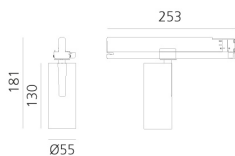

Vector Track 55 32° 3000K DALI Brushed silver

Carlotta de Bevilacqua

IP20    Dimmbar: 

LUMINAIRE

- Watt: **25W**
- Lichtstrom (lm): **1597lm**
- CCT: **3000K**
- Efficiency: **68%**
- Efficacy: **63.87lm/W**
- CRI: **90**
- Dimmable Typology: **Dali**

Anmerkungen

220/240Vac 50/60Hz Electronic ballast included.

BESCHREIBUNG

Three sizes with three different beam angles each (spot, flood, wide flood) obtained by means of refractive or hybrid optical units. Vector 55 track DALI zoom optic (22°-32°). Junction arm integrated in the spotlight's body to keep the barycentre aligned with the track and prevent any imbalance in possible suspension versions of the track. The junction allows 360° rotation and 90° tilting for maximum emission adjustment freedom. Vector 95 available only in track version. Version with compact 4-conductor (3p+n) adapter with hidden LED driver and not-dimmable phase selector.

ARTIKELNUMMER: AN10815

FUNKTIONEN

- Artikelnummer: **AN10815**
- Farbe: **Brushed Silver**
- Installation: **Stromschiene**
- Serie: **Architectural Indoor**
- Anwendungsbereich: **Innenbeleuchtung**
- design: **Carlotta de Bevilacqua**

DIMENSION

- Höhe: **cm 18.1**
- Breite: **cm 5.5**
- Länge Fuß: **cm 25.3**
- Neigung: **-90+90**
- Drehung: **360°**

INKLUSIVE LICHTQUELLEN

- Kategorie: **Led**
- Anzahl: **1**
- Watt: **25W**
- Farbtemperatur(K): **3000K**