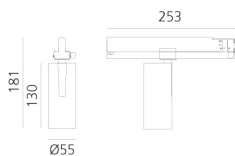

Vector Track 55 32° 3000K DALI White

Carlotta de Bevilacqua

IP20    Dimmbar: 

LUMINAIRE

- Watt: **25W**
- Lichtstrom (lm): **1597lm**
- CCT: **3000K**
- Efficiency: **68%**
- Efficacy: **63.87lm/W**
- CRI: **90**
- Dimmable Typology: **Dali**

Anmerkungen

220/240Vac 50/60Hz Electronic ballast included.

BESCHREIBUNG

Three sizes with three different beam angles each (spot, flood, wide flood) obtained by means of refractive or hybrid optical units. Vector 55 track DALI zoom optic (22°-32°). Junction arm integrated in the spotlight's body to keep the barycentre aligned with the track and prevent any imbalance in possible suspension versions of the track. The junction allows 360° rotation and 90° tilting for maximum emission adjustment freedom. Vector 95 available only in track version. Version with compact 4-conductor (3p+n) adapter with hidden LED driver and not-dimmable phase selector.

ARTIKELNUMMER: AN10801

FUNKTIONEN

- Artikelnummer: **AN10801**
- Farbe: **White**
- Installation: **ProjectorStromschiene**
- Serie: **Architectural Indoor**
- Anwendungsbereich: **Innenbeleuchtung**
- design: **Carlotta de Bevilacqua**

DIMENSION

- Höhe: **cm 18.1**
- Breite: **cm 5.5**
- Länge Fuß: **cm 25.3**
- Neigung: **-90+90**
- Drehung: **360°**

INKLUSIVE LICHTQUELLEN

- Kategorie: **Led**
- Anzahl: **1**
- Watt: **25W**
- Farbtemperatur(K): **3000K**