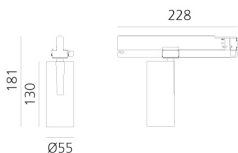

Vector Track 55 32° 3000K Undimmable Brushed copper

Carlotta de Bevilacqua

IP20   

LUMINAIRE

- Watt: **25W**
- Lichtstrom (lm): **1597lm**
- CCT: **3000K**
- Efficiency: **68%**
- Efficacy: **63.87lm/W**
- CRI: **90**

Anmerkungen

220/240Vac 50/60Hz Electronic ballast included.

BESCHREIBUNG

Three sizes with three different beam angles each (spot, flood, wide flood) obtained by means of refractive or hybrid optical units. Vector 55 track DALI zoom optic (22°-32°). Junction arm integrated in the spotlight's body to keep the barycentre aligned with the track and prevent any imbalance in possible suspension versions of the track. The junction allows 360° rotation and 90° tilting for maximum emission adjustment freedom. Vector 95 available only in track version. Version with compact 4-conductor (3p+n) adapter with hidden LED driver and not-dimmable phase selector.

ARTIKELNUMMER: AN10318

FUNKTIONEN

- Artikelnummer: **AN10318**
- Farbe: **Brushed Copper**
- Installation: **Stromschiene**
- Serie: **Architectural Indoor**
- Anwendungsbereich: **Innenbeleuchtung**
- design: **Carlotta de Bevilacqua**

DIMENSION

- Höhe: **cm 18.1**
- Breite: **cm 5.5**
- Länge Fuß: **cm 16.2**
- Neigung: **-90+90**
- Drehung: **360°**

INKLUSIVE LICHTQUELLEN

- Kategorie: **Led**
- Anzahl: **1**
- Watt: **25W**
- Farbtemperatur(K): **3000K**