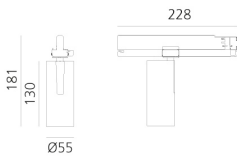

Vector Track 55 32° 3000K Undimmable Brushed silver

Carlotta de Bevilacqua

IP20   

LUMINAIRE

- Watt: **25W**
- Lichtstrom (lm): **1597lm**
- CCT: **3000K**
- Efficiency: **68%**
- Efficacy: **63.87lm/W**
- CRI: **90**

Anmerkungen

220/240Vac 50/60Hz Electronic ballast included.

BESCHREIBUNG

Three sizes with three different beam angles each (spot, flood, wide flood) obtained by means of refractive or hybrid optical units. Vector 55 track DALI zoom optic (22°-32°). Junction arm integrated in the spotlight's body to keep the barycentre aligned with the track and prevent any imbalance in possible suspension versions of the track. The junction allows 360° rotation and 90° tilting for maximum emission adjustment freedom. Vector 95 available only in track version. Version with compact 4-conductor (3p+n) adapter with hidden LED driver and not-dimmable phase selector.

DIMENSION

- Höhe: **cm 18.1**
- Breite: **cm 5.5**
- Länge Fuß: **cm 16.2**
- Neigung: **-90+90**
- Drehung: **360°**

INKLUSIVE LICHTQUELLEN

- Kategorie: **Led**
- Anzahl: **1**
- Watt: **25W**
- Farbtemperatur(K): **3000K**