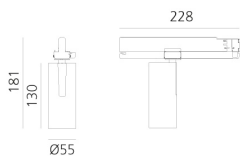

Vector Track 55 32° 3000K Undimmable White

Carlotta de Bevilacqua

IP20   

LUMINAIRE

- Watt: **25W**
- Lichtstrom (lm): **1597lm**
- CCT: **3000K**
- Efficiency: **68%**
- Efficacy: **63.87lm/W**
- CRI: **90**

Anmerkungen

220/240Vac 50/60Hz Electronic ballast included.

BESCHREIBUNG

Three sizes with three different beam angles each (spot, flood, wide flood) obtained by means of refractive or hybrid optical units. Vector 55 track DALI zoom optic (22°-32°). Junction arm integrated in the spotlight's body to keep the barycentre aligned with the track and prevent any imbalance in possible suspension versions of the track. The junction allows 360° rotation and 90° tilting for maximum emission adjustment freedom. Vector 95 available only in track version. Version with compact 4-conductor (3p+n) adapter with hidden LED driver and not-dimmable phase selector.

ARTIKELNUMMER: AN10301

FUNKTIONEN

- Artikelnummer: **AN10301**
- Farbe: **White**
- Installation: **ProjectorStromschiene**
- Serie: **Architectural Indoor**
- Anwendungsbereich: **Innenbeleuchtung**
- design: **Carlotta de Bevilacqua**

DIMENSION

- Höhe: **cm 18.1**
- Breite: **cm 5.5**
- Länge Fuß: **cm 16.2**
- Neigung: **-90+90**
- Drehung: **360°**

INKLUSIVE LICHTQUELLEN

- Kategorie: **Led**
- Anzahl: **1**
- Watt: **25W**
- Farbtemperatur(K): **3000K**