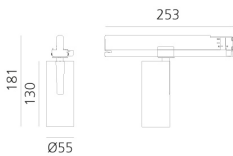

Vector Track 55 32° 4000K DALI Black

Carlotta de Bevilacqua

IP20    Dimmbar: 

LUMINAIRE

- Watt: **25W**
- Lichtstrom (lm): **1622lm**
- CCT: **4000K**
- Efficiency: **68%**
- Efficacy: **64.87lm/W**
- CRI: **90**
- Dimmable Typology: **Dali**

Anmerkungen

220/240Vac 50/60Hz Electronic ballast included.

BESCHREIBUNG

Three sizes with three different beam angles each (spot, flood, wide flood) obtained by means of refractive or hybrid optical units. Vector 55 track DALI zoom optic (22°-32°). Junction arm integrated in the spotlight's body to keep the barycentre aligned with the track and prevent any imbalance in possible suspension versions of the track. The junction allows 360° rotation and 90° tilting for maximum emission adjustment freedom. Vector 95 available only in track version. Version with compact 4-conductor (3p+n) adapter with hidden LED driver and not-dimmable phase selector.

DIMENSION

- Höhe: **cm 18.1**
- Breite: **cm 5.5**
- Länge Fuß: **cm 25.3**
- Neigung: **-90+90**
- Drehung: **360°**

INKLUSIVE LICHTQUELLEN

- Kategorie: **Led**
- Anzahl: **1**
- Watt: **25W**
- Farbtemperatur(K): **4000K**