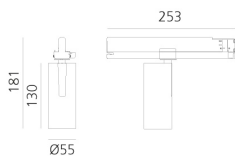

# Vector Track 55 32° 4000K DALI Brushed Bronze

Carlotta de Bevilacqua

IP20    Dimmbar: 

## LUMINAIRE

- Watt: **25W**
- Lichtstrom (lm): **1622lm**
- CCT: **4000K**
- Efficiency: **68%**
- Efficacy: **64.87lm/W**
- CRI: **90**
- Dimmable Typology: **Dali**

## BESCHREIBUNG

Three sizes with three different beam angles each (spot, flood, wide flood) obtained by means of refractive or hybrid optical units. Vector 55 track DALI zoom optic (22°-32°). Junction arm integrated in the spotlight's body to keep the barycentre aligned with the track and prevent any imbalance in possible suspension versions of the track. The junction allows 360° rotation and 90° tilting for maximum emission adjustment freedom. Vector 95 available only in track version. Version with compact 4-conductor (3p+n) adapter with hidden LED driver and not-dimmable phase selector.

## DIMENSION

- Höhe: **cm 18.1**
- Breite: **cm 5.5**
- Länge Fuß: **cm 25.3**
- Neigung: **-90+90**
- Drehung: **360°**