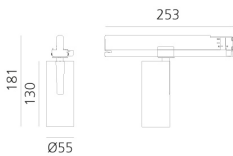

Vector Track 55 32° 4000K DALI Brushed Copper

Carlotta de Bevilacqua

IP20    Dimmbar: 

LUMINAIRE

- Watt: **25W**
- Lichtstrom (lm): **1622lm**
- CCT: **4000K**
- Efficiency: **68%**
- Efficacy: **64.87lm/W**
- CRI: **90**
- Dimmable Typology: **Dali**

Anmerkungen

220/240Vac 50/60Hz Electronic ballast included.

BESCHREIBUNG

Three sizes with three different beam angles each (spot, flood, wide flood) obtained by means of refractive or hybrid optical units. Vector 55 track DALI zoom optic (22°-32°). Junction arm integrated in the spotlight's body to keep the barycentre aligned with the track and prevent any imbalance in possible suspension versions of the track. The junction allows 360° rotation and 90° tilting for maximum emission adjustment freedom. Vector 95 available only in track version. Version with compact 4-conductor (3p+n) adapter with hidden LED driver and not-dimmable phase selector.

DIMENSION

- Höhe: **cm 18.1**
- Breite: **cm 5.5**
- Länge Fuß: **cm 25.3**
- Neigung: **-90+90**
- Drehung: **360°**

INKLUSIVE LICHTQUELLEN

- Kategorie: **Led**
- Anzahl: **1**
- Watt: **25W**
- Farbtemperatur(K): **4000K**