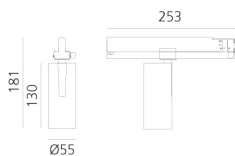

Vector Track 55 32° 4000K DALI Brushed Silver

Carlotta de Bevilacqua

IP20    Dimmbar: 

LUMINAIRE

- Watt: **25W**
- Lichtstrom (lm): **1622lm**
- CCT: **4000K**
- Efficiency: **68%**
- Efficacy: **64.87lm/W**
- CRI: **90**
- Dimmable Typology: **Dali**

Anmerkungen

220/240Vac 50/60Hz Electronic ballast included.

BESCHREIBUNG

Three sizes with three different beam angles each (spot, flood, wide flood) obtained by means of refractive or hybrid optical units. Vector 55 track DALI zoom optic (22°-32°). Junction arm integrated in the spotlight's body to keep the barycentre aligned with the track and prevent any imbalance in possible suspension versions of the track. The junction allows 360° rotation and 90° tilting for maximum emission adjustment freedom. Vector 95 available only in track version. Version with compact 4-conductor (3p+n) adapter with hidden LED driver and not-dimmable phase selector.

DIMENSION

- Höhe: **cm 18.1**
- Breite: **cm 5.5**
- Länge Fuß: **cm 25.3**
- Neigung: **-90+90**
- Drehung: **360°**

INKLUSIVE LICHTQUELLEN

- Kategorie: **Led**
- Anzahl: **1**
- Watt: **25W**
- Farbtemperatur(K): **4000K**