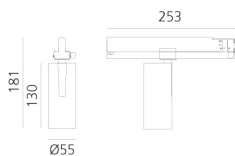

Vector Track 55 32° 4000K DALI White

Carlotta de Bevilacqua

IP20    Dimmbar: 

LUMINAIRE

- Watt: **25W**
- Lichtstrom (lm): **1622lm**
- CCT: **4000K**
- Efficiency: **68%**
- Efficacy: **64.87lm/W**
- CRI: **90**
- Dimmable Typology: **Dali**

Anmerkungen

220/240Vac 50/60Hz Electronic ballast included.

BESCHREIBUNG

Three sizes with three different beam angles each (spot, flood, wide flood) obtained by means of refractive or hybrid optical units. Vector 55 track DALI zoom optic (22°-32°). Junction arm integrated in the spotlight's body to keep the barycentre aligned with the track and prevent any imbalance in possible suspension versions of the track. The junction allows 360° rotation and 90° tilting for maximum emission adjustment freedom. Vector 95 available only in track version. Version with compact 4-conductor (3p+n) adapter with hidden LED driver and not-dimmable phase selector.

ARTIKELNUMMER: AN15801

FUNKTIONEN

- Artikelnummer: **AN15801**
- Farbe: **White**
- Installation: **ProjectorStromschiene**
- Serie: **Architectural Indoor**
- Anwendungsbereich: **Innenbeleuchtung**
- design: **Carlotta de Bevilacqua**

DIMENSION

- Höhe: **cm 18.1**
- Breite: **cm 5.5**
- Länge Fuß: **cm 25.3**
- Neigung: **-90+90**
- Drehung: **360°**

INKLUSIVE LICHTQUELLEN

- Kategorie: **Led**
- Anzahl: **1**
- Watt: **25W**
- Farbtemperatur(K): **4000K**