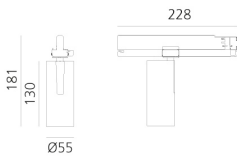

Vector Track 55 32° 4000K Undimmable Black

Carlotta de Bevilacqua

IP20   

LUMINAIRE

- Watt: **25W**
- Lichtstrom (lm): **1622lm**
- CCT: **4000K**
- Efficiency: **68%**
- Efficacy: **64.87lm/W**
- CRI: **90**

Anmerkungen

220/240Vac 50/60Hz Electronic ballast included.

BESCHREIBUNG

Three sizes with three different beam angles each (spot, flood, wide flood) obtained by means of refractive or hybrid optical units. Vector 55 track DALI zoom optic (22°-32°). Junction arm integrated in the spotlight's body to keep the barycentre aligned with the track and prevent any imbalance in possible suspension versions of the track. The junction allows 360° rotation and 90° tilting for maximum emission adjustment freedom. Vector 95 available only in track version. Version with compact 4-conductor (3p+n) adapter with hidden LED driver and not-dimmable phase selector.

DIMENSION

- Höhe: **cm 18.1**
- Breite: **cm 5.5**
- Länge Fuß: **cm 16.2**
- Neigung: **-90+90**
- Drehung: **360°**

INKLUSIVE LICHTQUELLEN

- Kategorie: **Led**
- Anzahl: **1**
- Watt: **25W**
- Farbtemperatur(K): **4000K**