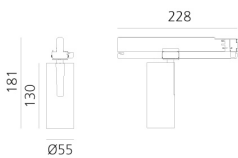

Vector Track 55 32° 4000K Undimmable Brushed Silver

Carlotta de Bevilacqua

IP20   

LUMINAIRE

- Watt: **25W**
- Lichtstrom (lm): **1622lm**
- CCT: **4000K**
- Efficiency: **68%**
- Efficacy: **64.87lm/W**
- CRI: **90**

Anmerkungen

220/240Vac 50/60Hz Electronic ballast included.

BESCHREIBUNG

Three sizes with three different beam angles each (spot, flood, wide flood) obtained by means of refractive or hybrid optical units. Vector 55 track DALI zoom optic (22°-32°). Junction arm integrated in the spotlight's body to keep the barycentre aligned with the track and prevent any imbalance in possible suspension versions of the track. The junction allows 360° rotation and 90° tilting for maximum emission adjustment freedom. Vector 95 available only in track version. Version with compact 4-conductor (3p+n) adapter with hidden LED driver and not-dimmable phase selector.

DIMENSION

- Höhe: **cm 18.1**
- Breite: **cm 5.5**
- Länge Fuß: **cm 16.2**
- Neigung: **-90+90**
- Drehung: **360°**

INKLUSIVE LICHTQUELLEN

- Kategorie: **Led**
- Anzahl: **1**
- Watt: **25W**
- Farbtemperatur(K): **4000K**