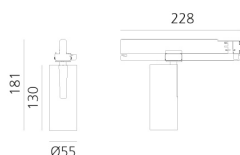

Vector Track 55 32° 4000K Undimmable White

Carlotta de Bevilacqua

IP20   

LUMINAIRE

- Watt: **25W**
- Lichtstrom (lm): **1622lm**
- CCT: **4000K**
- Efficiency: **68%**
- Efficacy: **64.87lm/W**
- CRI: **90**

Anmerkungen

220/240Vac 50/60Hz Electronic ballast included.

BESCHREIBUNG

Three sizes with three different beam angles each (spot, flood, wide flood) obtained by means of refractive or hybrid optical units. Vector 55 track DALI zoom optic (22°-32°). Junction arm integrated in the spotlight's body to keep the barycentre aligned with the track and prevent any imbalance in possible suspension versions of the track. The junction allows 360° rotation and 90° tilting for maximum emission adjustment freedom. Vector 95 available only in track version. Version with compact 4-conductor (3p+n) adapter with hidden LED driver and not-dimmable phase selector.

DIMENSION

- Höhe: **cm 18.1**
- Breite: **cm 5.5**
- Länge Fuß: **cm 16.2**
- Neigung: **-90+90**
- Drehung: **360°**

INKLUSIVE LICHTQUELLEN

- Kategorie: **Led**
- Anzahl: **1**
- Watt: **25W**
- Farbtemperatur(K): **4000K**