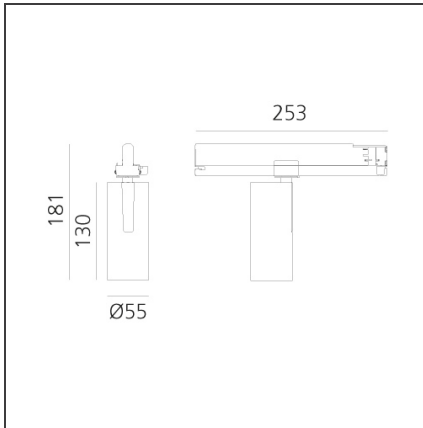

Vector Track 55 zoom 23W 2700K DALI Brushed Silver

IP20  Dimmbar: 

DESIGN

Carlotta de Bevilacqua

BESCHREIBUNG

Three sizes with three different beam angles each (spot, flood, wide flood) obtained by means of refractive or hybrid optical units. Vector 55 track DALI zoom optic (22°-32°). Junction arm integrated in the spotlight's body to keep the barycentre aligned with the track and prevent any imbalance in possible suspension versions of the track. The junction allows 360° rotation and 90° tilting for maximum emission adjustment freedom. Vector 95 available only in track version. Version with compact 4-conductor (3p+n) adapter with hidden LED driver and not-dimmable phase selector.

TECHNISCHE ZEICHNUNGEN

FUNKTIONEN

Artikelnummer:	AN11915	Serie:	Indoor
Farbe:	Brushed Silver		
Installation:	Projector, Stromschiene		
Anwendungsbereich:	Innenbeleuchtung		

DIMENSION

Höhe:	cm 18.1
Länge Fuß:	cm 25.3
Neigung:	-90+90
Drehung:	cm 360