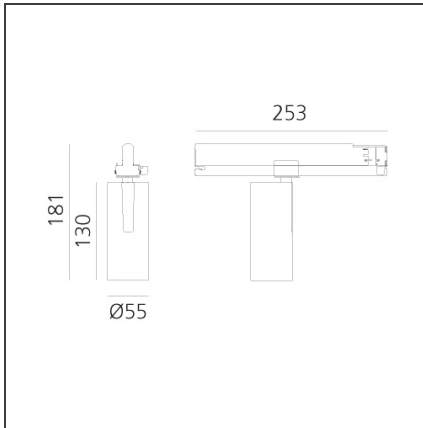

Vector Track 55 zoom 23W 3000K DALI Black

IP20  Dimmbar: 

DESIGN

Carlotta de Bevilacqua

BESCHREIBUNG

Three sizes with three different beam angles each (spot, flood, wide flood) obtained by means of refractive or hybrid optical units. Vector 55 track DALI zoom optic (22°-32°). Junction arm integrated in the spotlight's body to keep the barycentre aligned with the track and prevent any imbalance in possible suspension versions of the track. The junction allows 360° rotation and 90° tilting for maximum emission adjustment freedom. Vector 95 available only in track version. Version with compact 4-conductor (3p+n) adapter with hidden LED driver and not-dimmable phase selector.

TECHNISCHE ZEICHNUNGEN

FUNKTIONEN

Artikelnummer:	AN10904	Serie:	Indoor
Farbe:	Black		
Installation:	Projector, Stromschiene		
Anwendungsbereich:	Innenbeleuchtung		

DIMENSION

Höhe:	cm 18.1
Länge Fuß:	cm 25.3
Neigung:	-90+90
Drehung:	cm 360