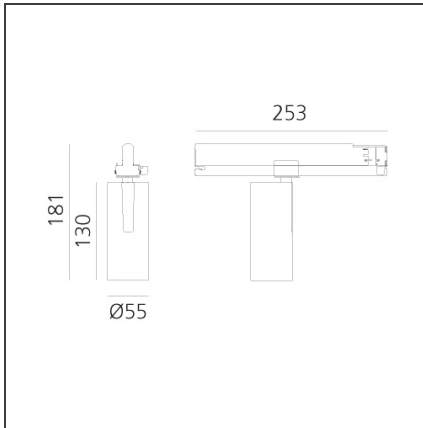

Vector Track 55 zoom 23W 3000K DALI Brushed Bronze

IP20  Dimmbar: 

DESIGN

Carlotta de Bevilacqua

BESCHREIBUNG

Three sizes with three different beam angles each (spot, flood, wide flood) obtained by means of refractive or hybrid optical units. Vector 55 track DALI zoom optic (22°-32°). Junction arm integrated in the spotlight's body to keep the barycentre aligned with the track and prevent any imbalance in possible suspension versions of the track. The junction allows 360° rotation and 90° tilting for maximum emission adjustment freedom. Vector 95 available only in track version. Version with compact 4-conductor (3p+n) adapter with hidden LED driver and not-dimmable phase selector.

TECHNISCHE ZEICHNUNGEN

FUNKTIONEN

Artikelnummer:	AN10920	Serie:	Indoor
Farbe:	Brushed Bronze		
Installation:	Projector, Stromschiene		
Anwendungsbereich:	Innenbeleuchtung		

DIMENSION

Höhe:	cm 18.1
Länge Fuß:	cm 25.3
Neigung:	-90+90
Drehung:	cm 360