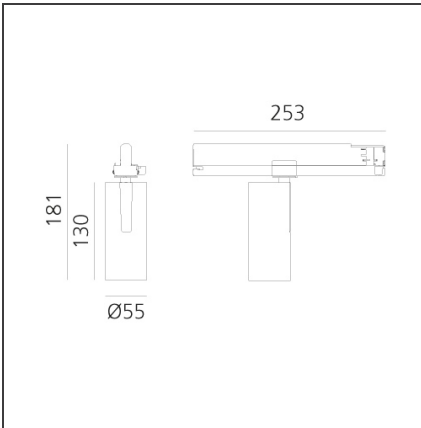

Vector Track 55 zoom 23W 3000K DALI White

IP20 Dimmbar: + -

DESIGN

Carlotta de Bevilacqua

BESCHREIBUNG

Three sizes with three different beam angles each (spot, flood, wide flood) obtained by means of refractive or hybrid optical units. Vector 55 track DALI zoom optic (22°-32°). Junction arm integrated in the spotlight's body to keep the barycentre aligned with the track and prevent any imbalance in possible suspension versions of the track. The junction allows 360° rotation and 90° tilting for maximum emission adjustment freedom. Vector 95 available only in track version. Version with compact 4-conductor (3p+n) adapter with hidden LED driver and not-dimmable phase selector.

TECHNISCHE ZEICHNUNGEN

FUNKTIONEN

Artikelnummer:	AN10901	Serie:	Indoor
Farbe:	White		
Installation:	Projector, Stromschiene		
Anwendungsbereich:	Innenbeleuchtung		

DIMENSION

Höhe:	cm 18.1
Länge Fuß:	cm 25.3
Neigung:	-90+90
Drehung:	cm 360