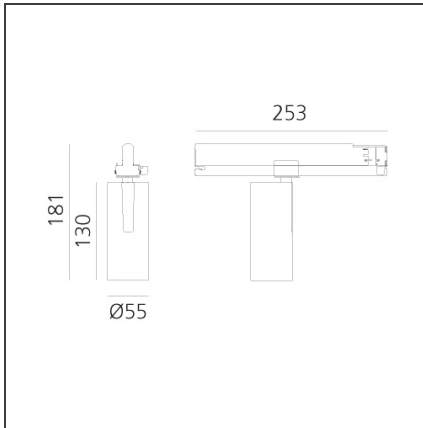

Vector Track 55 zoom 23W 4000K DALI Brushed Bronze

IP20  Dimmbar: 

DESIGN

Carlotta de Bevilacqua

BESCHREIBUNG

Three sizes with three different beam angles each (spot, flood, wide flood) obtained by means of refractive or hybrid optical units. Vector 55 track DALI zoom optic (22°-32°). Junction arm integrated in the spotlight's body to keep the barycentre aligned with the track and prevent any imbalance in possible suspension versions of the track. The junction allows 360° rotation and 90° tilting for maximum emission adjustment freedom. Vector 95 available only in track version. Version with compact 4-conductor (3p+n) adapter with hidden LED driver and not-dimmable phase selector.

TECHNISCHE ZEICHNUNGEN

FUNKTIONEN

Artikelnummer:	AN15920	Serie:	Indoor
Farbe:	Brushed Bronze		
Installation:	Projector, Stromschiene		
Anwendungsbereich:	Innenbeleuchtung		

DIMENSION

Höhe:	cm 18.1
Länge Fuß:	cm 25.3
Neigung:	-90+90
Drehung:	cm 360

INKLUSIVE LEUCHTMITTEL

Kategorie:	LED	Farbtemperatur(K):	4000K
Anzahl:	1	CRI:	90
Watt:	23W		
Typ:	0		
Class:	A		

LUMINAIRE

Watt:	23W	Lichtstrom (lm):	683lm - 1178lm
		CCT:	4000K
		Efficiency:	31%
		Efficacy:	29.70lm/W
		CRI:	90
		Dimmable Typology:	Dali