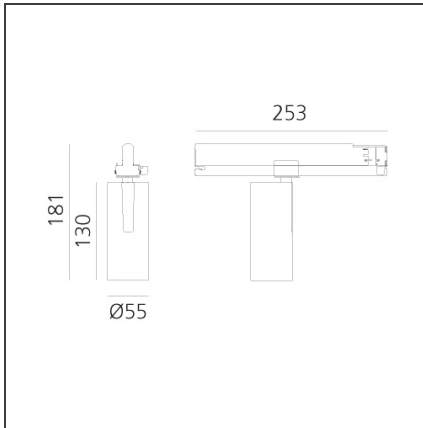

Vector Track 55 zoom 23W 4000K DALI Brushed Silver

IP20  Dimmbar: 

DESIGN

Carlotta de Bevilacqua

BESCHREIBUNG

Three sizes with three different beam angles each (spot, flood, wide flood) obtained by means of refractive or hybrid optical units. Vector 55 track DALI zoom optic (22°-32°). Junction arm integrated in the spotlight's body to keep the barycentre aligned with the track and prevent any imbalance in possible suspension versions of the track. The junction allows 360° rotation and 90° tilting for maximum emission adjustment freedom. Vector 95 available only in track version. Version with compact 4-conductor (3p+n) adapter with hidden LED driver and not-dimmable phase selector.

TECHNISCHE ZEICHNUNGEN

FUNKTIONEN

Artikelnummer:	AN15915	Serie:	Indoor
Farbe:	Brushed Silver		
Installation:	Projector, Stromschiene		
Anwendungsbereich:	Innenbeleuchtung		

DIMENSION

Höhe:	cm 18.1
Länge Fuß:	cm 25.3
Neigung:	-90+90
Drehung:	cm 360

INKLUSIVE LEUCHTMITTEL

Kategorie:	LED	Farbtemperatur(K):	4000K
Anzahl:	1	CRI:	90
Watt:	23W		
Typ:	0		
Class:	A		

LUMINAIRE

Watt:	23W	Lichtstrom (lm):	683lm - 1178lm
		CCT:	4000K
		Efficiency:	31%
		Efficacy:	29.70lm/W
		CRI:	90
		Dimmable Typology:	Dali