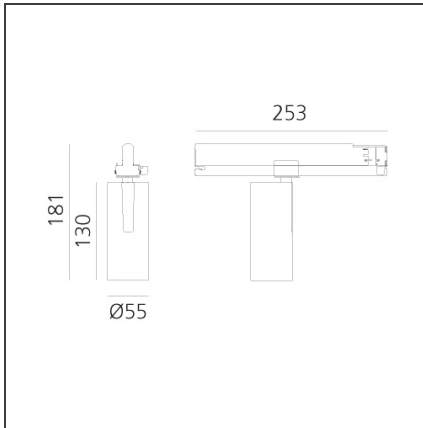

Vector Track 55 zoom 23W 4000K DALI White

IP20  Dimmbar: 

DESIGN

Carlotta de Bevilacqua

BESCHREIBUNG

Three sizes with three different beam angles each (spot, flood, wide flood) obtained by means of refractive or hybrid optical units. Vector 55 track DALI zoom optic (22°-32°). Junction arm integrated in the spotlight's body to keep the barycentre aligned with the track and prevent any imbalance in possible suspension versions of the track. The junction allows 360° rotation and 90° tilting for maximum emission adjustment freedom. Vector 95 available only in track version. Version with compact 4-conductor (3p+n) adapter with hidden LED driver and not-dimmable phase selector.

TECHNISCHE ZEICHNUNGEN

FUNKTIONEN

Artikelnummer:	AN15901	Serie:	Indoor
Farbe:	White		
Installation:	Projector, Stromschiene		
Anwendungsbereich:	Innenbeleuchtung		

DIMENSION

Höhe:	cm 18.1
Länge Fuß:	cm 25.3
Neigung:	-90+90
Drehung:	cm 360

INKLUSIVE LEUCHTMITTEL

Kategorie:	LED	Farbtemperatur(K):	4000K
Anzahl:	1	CRI:	90
Watt:	23W		
Typ:	0		
Class:	A		

LUMINAIRE

Watt:	23W	Lichtstrom (lm):	683lm - 1178lm
		CCT:	4000K
		Efficiency:	31%
		Efficacy:	29.70lm/W
		CRI:	90
		Dimmable Typology:	Dali