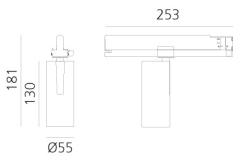

Vector Track 55 zoom 2700K DALI Black

Carlotta de Bevilacqua

IP20    Dimmbar: 

LUMINAIRE

- Watt: **23W**
- Lichtstrom (lm): **634lm**
- CCT: **2700K**
- Efficiency: **31%**
- Efficacy: **27.56lm/W**
- CRI: **90**
- Dimmable Typology: **Dali**

Anmerkungen

220/240Vac 50/60Hz Electronic ballast included.

BESCHREIBUNG

Three sizes with three different beam angles each (spot, flood, wide flood) obtained by means of refractive or hybrid optical units. Vector 55 track DALI zoom optic (22°-32°). Junction arm integrated in the spotlight's body to keep the barycentre aligned with the track and prevent any imbalance in possible suspension versions of the track. The junction allows 360° rotation and 90° tilting for maximum emission adjustment freedom. Vector 95 available only in track version. Version with compact 4-conductor (3p+n) adapter with hidden LED driver and not-dimmable phase selector.

DIMENSION

- Höhe: **cm 18.1**
- Breite: **cm 5.5**
- Länge Fuß: **cm 25.3**
- Neigung: **-90+90**
- Drehung: **360°**

INKLUSIVE LICHTQUELLEN

- Kategorie: **Led**
- Anzahl: **1**
- Watt: **23W**
- Farbtemperatur(K): **2700K**