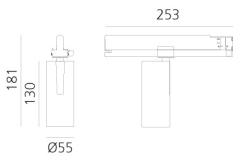

Vector Track 55 zoom 2700K DALI Brushed Bronze

Carlotta de Bevilacqua

IP20    Dimmbar: 

LUMINAIRE

- Watt: **23W**
- Lichtstrom (lm): **634lm**
- CCT: **2700K**
- Efficiency: **31%**
- Efficacy: **27.56lm/W**
- CRI: **90**
- Dimmable Typology: **Dali**

Anmerkungen

220/240Vac 50/60Hz Electronic ballast included.

BESCHREIBUNG

Three sizes with three different beam angles each (spot, flood, wide flood) obtained by means of refractive or hybrid optical units. Vector 55 track DALI zoom optic (22°-32°). Junction arm integrated in the spotlight's body to keep the barycentre aligned with the track and prevent any imbalance in possible suspension versions of the track. The junction allows 360° rotation and 90° tilting for maximum emission adjustment freedom. Vector 95 available only in track version. Version with compact 4-conductor (3p+n) adapter with hidden LED driver and not-dimmable phase selector.

ARTIKELNUMMER: AN11920

FUNKTIONEN

- Artikelnummer: **AN11920**
- Farbe: **Brushed Bronze**
- Installation: **ProjectorStromschiene**
- Serie: **Architectural Indoor**
- Anwendungsbereich: **Innenbeleuchtung**
- design: **Carlotta de Bevilacqua**

DIMENSION

- Höhe: **cm 18.1**
- Breite: **cm 5.5**
- Länge Fuß: **cm 25.3**
- Neigung: **-90+90**
- Drehung: **360°**

INKLUSIVE LICHTQUELLEN

- Kategorie: **Led**
- Anzahl: **1**
- Watt: **23W**
- Farbtemperatur(K): **2700K**