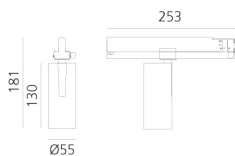

Vector Track 55 zoom 2700K DALI Brushed Copper

Carlotta de Bevilacqua

IP20    Dimmbar: 

LUMINAIRE

- Watt: **23W**
- Lichtstrom (lm): **634lm**
- CCT: **2700K**
- Efficiency: **31%**
- Efficacy: **27.56lm/W**
- CRI: **90**
- Dimmable Typology: **Dali**

Anmerkungen

220/240Vac 50/60Hz Electronic ballast included.

BESCHREIBUNG

Three sizes with three different beam angles each (spot, flood, wide flood) obtained by means of refractive or hybrid optical units. Vector 55 track DALI zoom optic (22°-32°). Junction arm integrated in the spotlight's body to keep the barycentre aligned with the track and prevent any imbalance in possible suspension versions of the track. The junction allows 360° rotation and 90° tilting for maximum emission adjustment freedom. Vector 95 available only in track version. Version with compact 4-conductor (3p+n) adapter with hidden LED driver and not-dimmable phase selector.

ARTIKELNUMMER: AN11918

FUNKTIONEN

- Artikelnummer: **AN11918**
- Farbe: **Brushed Copper**
- Installation: **ProjectorStromschiene**
- Serie: **Architectural Indoor**
- Anwendungsbereich: **Innenbeleuchtung**
- design: **Carlotta de Bevilacqua**

DIMENSION

- Höhe: **cm 18.1**
- Breite: **cm 5.5**
- Länge Fuß: **cm 25.3**
- Neigung: **-90+90**
- Drehung: **360°**

INKLUSIVE LICHTQUELLEN

- Kategorie: **Led**
- Anzahl: **1**
- Watt: **23W**
- Farbtemperatur(K): **2700K**