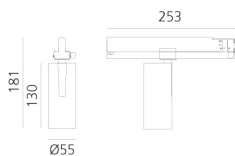

# Vector Track 55 zoom 2700K DALI Brushed Silver

Carlotta de Bevilacqua

IP20    Dimmbar: 

## LUMINAIRE

- Watt: **23W**
- Lichtstrom (lm): **634lm**
- CCT: **2700K**
- Efficiency: **31%**
- Efficacy: **27.56lm/W**
- CRI: **90**
- Dimmable Typology: **Dali**

## BESCHREIBUNG

Three sizes with three different beam angles each (spot, flood, wide flood) obtained by means of refractive or hybrid optical units. Vector 55 track DALI zoom optic (22°-32°). Junction arm integrated in the spotlight's body to keep the barycentre aligned with the track and prevent any imbalance in possible suspension versions of the track. The junction allows 360° rotation and 90° tilting for maximum emission adjustment freedom. Vector 95 available only in track version. Version with compact 4-conductor (3p+n) adapter with hidden LED driver and not-dimmable phase selector.

## DIMENSION

- Höhe: **cm 18.1**
- Breite: **cm 5.5**
- Länge Fuß: **cm 25.3**
- Neigung: **-90+90**
- Drehung: **360°**