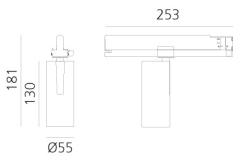

Vector Track 55 zoom 3000K DALI Black

Carlotta de Bevilacqua

IP20    Dimmbar: 

LUMINAIRE

- Watt: **23W**
- Lichtstrom (lm): **660lm**
- CCT: **3000K**
- Efficiency: **31%**
- Efficacy: **28.68lm/W**
- CRI: **90**
- Dimmable Typology: **Dali**

Anmerkungen

220/240Vac 50/60Hz Electronic ballast included.

BESCHREIBUNG

Three sizes with three different beam angles each (spot, flood, wide flood) obtained by means of refractive or hybrid optical units. Vector 55 track DALI zoom optic (22°-32°). Junction arm integrated in the spotlight's body to keep the barycentre aligned with the track and prevent any imbalance in possible suspension versions of the track. The junction allows 360° rotation and 90° tilting for maximum emission adjustment freedom. Vector 95 available only in track version. Version with compact 4-conductor (3p+n) adapter with hidden LED driver and not-dimmable phase selector.

ARTIKELNUMMER: AN10904

FUNKTIONEN

- Artikelnummer: **AN10904**
- Farbe: **Black**
- Installation: **ProjectorStromschiene**
- Serie: **Architectural Indoor**
- Anwendungsbereich: **Innenbeleuchtung**
- design: **Carlotta de Bevilacqua**

DIMENSION

- Höhe: **cm 18.1**
- Breite: **cm 5.5**
- Länge Fuß: **cm 25.3**
- Neigung: **-90+90**
- Drehung: **360°**

INKLUSIVE LICHTQUELLEN

- Kategorie: **Led**
- Anzahl: **1**
- Watt: **23W**
- Farbtemperatur(K): **3000K**
- CRI: **90**