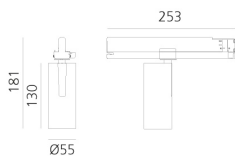

Vector Track 55 zoom 3000K DALI Brushed Copper

Carlotta de Bevilacqua

IP20    Dimmbar: 

LUMINAIRE

- Watt: **23W**
- Lichtstrom (lm): **660lm**
- CCT: **3000K**
- Efficiency: **31%**
- Efficacy: **28.68lm/W**
- CRI: **90**
- Dimmable Typology: **Dali**

Anmerkungen

220/240Vac 50/60Hz Electronic ballast included.

BESCHREIBUNG

Three sizes with three different beam angles each (spot, flood, wide flood) obtained by means of refractive or hybrid optical units. Vector 55 track DALI zoom optic (22°-32°). Junction arm integrated in the spotlight's body to keep the barycentre aligned with the track and prevent any imbalance in possible suspension versions of the track. The junction allows 360° rotation and 90° tilting for maximum emission adjustment freedom. Vector 95 available only in track version. Version with compact 4-conductor (3p+n) adapter with hidden LED driver and not-dimmable phase selector.

ARTIKELNUMMER: AN10918

FUNKTIONEN

- Artikelnummer: **AN10918**
- Farbe: **Brushed Copper**
- Installation: **ProjectorStromschiene**
- Serie: **Architectural Indoor**
- Anwendungsbereich: **Innenbeleuchtung**
- design: **Carlotta de Bevilacqua**

DIMENSION

- Höhe: **cm 18.1**
- Breite: **cm 5.5**
- Länge Fuß: **cm 25.3**
- Neigung: **-90+90**
- Drehung: **360°**

INKLUSIVE LICHTQUELLEN

- Kategorie: **Led**
- Anzahl: **1**
- Watt: **23W**
- Farbtemperatur(K): **3000K**
- CRI: **90**