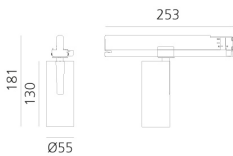

Vector Track 55 zoom 3000K DALI Brushed Silver

Carlotta de Bevilacqua

IP20    Dimmbar: 

LUMINAIRE

- Watt: **23W**
- Lichtstrom (lm): **660lm**
- CCT: **3000K**
- Efficiency: **31%**
- Efficacy: **28.68lm/W**
- CRI: **90**
- Dimmable Typology: **Dali**

Anmerkungen

220/240Vac 50/60Hz Electronic ballast included.

BESCHREIBUNG

Three sizes with three different beam angles each (spot, flood, wide flood) obtained by means of refractive or hybrid optical units. Vector 55 track DALI zoom optic (22°-32°). Junction arm integrated in the spotlight's body to keep the barycentre aligned with the track and prevent any imbalance in possible suspension versions of the track. The junction allows 360° rotation and 90° tilting for maximum emission adjustment freedom. Vector 95 available only in track version. Version with compact 4-conductor (3p+n) adapter with hidden LED driver and not-dimmable phase selector.

DIMENSION

- Höhe: **cm 18.1**
- Breite: **cm 5.5**
- Länge Fuß: **cm 25.3**
- Neigung: **-90+90**
- Drehung: **360°**

INKLUSIVE LICHTQUELLEN

- Kategorie: **Led**
- Anzahl: **1**
- Watt: **23W**
- Farbtemperatur(K): **3000K**
- CRI: **90**