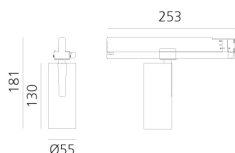

Vector Track 55 zoom 3000K DALI White

Carlotta de Bevilacqua

IP20    Dimmbar: 

LUMINAIRE

- Watt: **23W**
- Lichtstrom (lm): **660lm**
- CCT: **3000K**
- Efficiency: **31%**
- Efficacy: **28.68lm/W**
- CRI: **90**
- Dimmable Typology: **Dali**

Anmerkungen

220/240Vac 50/60Hz Electronic ballast included.

BESCHREIBUNG

Three sizes with three different beam angles each (spot, flood, wide flood) obtained by means of refractive or hybrid optical units. Vector 55 track DALI zoom optic (22°-32°). Junction arm integrated in the spotlight's body to keep the barycentre aligned with the track and prevent any imbalance in possible suspension versions of the track. The junction allows 360° rotation and 90° tilting for maximum emission adjustment freedom. Vector 95 available only in track version. Version with compact 4-conductor (3p+n) adapter with hidden LED driver and not-dimmable phase selector.

ARTIKELNUMMER: AN10901

FUNKTIONEN

- Artikelnummer: **AN10901**
- Farbe: **White**
- Installation: **ProjectorStromschiene**
- Serie: **Architectural Indoor**
- Anwendungsbereich: **Innenbeleuchtung**
- design: **Carlotta de Bevilacqua**

DIMENSION

- Höhe: **cm 18.1**
- Breite: **cm 5.5**
- Länge Fuß: **cm 25.3**
- Neigung: **-90+90**
- Drehung: **360°**

INKLUSIVE LICHTQUELLEN

- Kategorie: **Led**
- Anzahl: **1**
- Watt: **23W**
- Farbtemperatur(K): **3000K**
- CRI: **90**