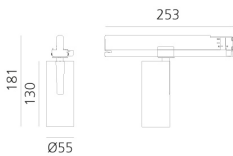

Vector Track 55 zoom 4000K DALI Black

Carlotta de Bevilacqua

IP20    Dimmbar: 

LUMINAIRE

- Watt: **23W**
- Lichtstrom (lm): **683lm**
- CCT: **4000K**
- Efficiency: **31%**
- Efficacy: **29.7lm/W**
- CRI: **90**
- Dimmable Typology: **Dali**

Anmerkungen

220/240Vac 50/60Hz Electronic ballast included.

BESCHREIBUNG

Three sizes with three different beam angles each (spot, flood, wide flood) obtained by means of refractive or hybrid optical units. Vector 55 track DALI zoom optic (22°-32°). Junction arm integrated in the spotlight's body to keep the barycentre aligned with the track and prevent any imbalance in possible suspension versions of the track. The junction allows 360° rotation and 90° tilting for maximum emission adjustment freedom. Vector 95 available only in track version. Version with compact 4-conductor (3p+n) adapter with hidden LED driver and not-dimmable phase selector.

DIMENSION

- Höhe: **cm 18.1**
- Breite: **cm 5.5**
- Länge Fuß: **cm 25.3**
- Neigung: **-90+90**
- Drehung: **360°**

INKLUSIVE LICHTQUELLEN

- Kategorie: **Led**
- Anzahl: **1**
- Watt: **23W**
- Farbtemperatur(K): **4000K**
- CRI: **90**