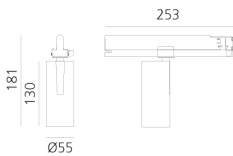

Vector Track 55 zoom 4000K DALI Brushed Bronze

Carlotta de Bevilacqua

IP20    Dimmbar: 

LUMINAIRE

- Watt: **23W**
- Lichtstrom (lm): **683lm**
- CCT: **4000K**
- Efficiency: **31%**
- Efficacy: **29.7lm/W**
- CRI: **90**
- Dimmable Typology: **Dali**

Anmerkungen

220/240Vac 50/60Hz Electronic ballast included.

BESCHREIBUNG

Three sizes with three different beam angles each (spot, flood, wide flood) obtained by means of refractive or hybrid optical units. Vector 55 track DALI zoom optic (22°-32°). Junction arm integrated in the spotlight's body to keep the barycentre aligned with the track and prevent any imbalance in possible suspension versions of the track. The junction allows 360° rotation and 90° tilting for maximum emission adjustment freedom. Vector 95 available only in track version. Version with compact 4-conductor (3p+n) adapter with hidden LED driver and not-dimmable phase selector.

DIMENSION

- Höhe: **cm 18.1**
- Breite: **cm 5.5**
- Länge Fuß: **cm 25.3**
- Neigung: **-90+90**
- Drehung: **360°**

INKLUSIVE LICHTQUELLEN

- Kategorie: **Led**
- Anzahl: **1**
- Watt: **23W**
- Farbtemperatur(K): **4000K**
- CRI: **90**