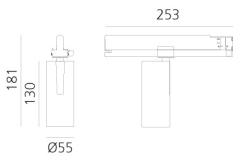

Vector Track 55 zoom 4000K DALI Brushed Copper

Carlotta de Bevilacqua

IP20    Dimmbar: 

LUMINAIRE

- Watt: **23W**
- Lichtstrom (lm): **683lm**
- CCT: **4000K**
- Efficiency: **31%**
- Efficacy: **29.7lm/W**
- CRI: **90**
- Dimmable Typology: **Dali**

Anmerkungen

220/240Vac 50/60Hz Electronic ballast included.

BESCHREIBUNG

Three sizes with three different beam angles each (spot, flood, wide flood) obtained by means of refractive or hybrid optical units. Vector 55 track DALI zoom optic (22°-32°). Junction arm integrated in the spotlight's body to keep the barycentre aligned with the track and prevent any imbalance in possible suspension versions of the track. The junction allows 360° rotation and 90° tilting for maximum emission adjustment freedom. Vector 95 available only in track version. Version with compact 4-conductor (3p+n) adapter with hidden LED driver and not-dimmable phase selector.

DIMENSION

- Höhe: **cm 18.1**
- Breite: **cm 5.5**
- Länge Fuß: **cm 25.3**
- Neigung: **-90+90**
- Drehung: **360°**

INKLUSIVE LICHTQUELLEN

- Kategorie: **Led**
- Anzahl: **1**
- Watt: **23W**
- Farbtemperatur(K): **4000K**
- CRI: **90**