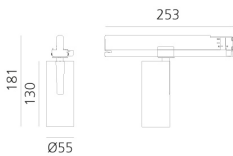

Vector Track 55 zoom 4000K DALI Brushed Silver

Carlotta de Bevilacqua

IP20    Dimmbar: 

LUMINAIRE

- Watt: **23W**
- Lichtstrom (lm): **683lm**
- CCT: **4000K**
- Efficiency: **31%**
- Efficacy: **29.7lm/W**
- CRI: **90**
- Dimmable Typology: **Dali**

Anmerkungen

220/240Vac 50/60Hz Electronic ballast included.

BESCHREIBUNG

Three sizes with three different beam angles each (spot, flood, wide flood) obtained by means of refractive or hybrid optical units. Vector 55 track DALI zoom optic (22°-32°). Junction arm integrated in the spotlight's body to keep the barycentre aligned with the track and prevent any imbalance in possible suspension versions of the track. The junction allows 360° rotation and 90° tilting for maximum emission adjustment freedom. Vector 95 available only in track version. Version with compact 4-conductor (3p+n) adapter with hidden LED driver and not-dimmable phase selector.

DIMENSION

- Höhe: **cm 18.1**
- Breite: **cm 5.5**
- Länge Fuß: **cm 25.3**
- Neigung: **-90+90**
- Drehung: **360°**

INKLUSIVE LICHTQUELLEN

- Kategorie: **Led**
- Anzahl: **1**
- Watt: **23W**
- Farbtemperatur(K): **4000K**
- CRI: **90**