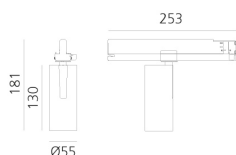

Vector Track 55 zoom 4000K DALI White

Carlotta de Bevilacqua

IP20    Dimmbar: 

LUMINAIRE

- Watt: **23W**
- Lichtstrom (lm): **683lm**
- CCT: **4000K**
- Efficiency: **31%**
- Efficacy: **29.7lm/W**
- CRI: **90**
- Dimmable Typology: **Dali**

Anmerkungen

220/240Vac 50/60Hz Electronic ballast included.

BESCHREIBUNG

Three sizes with three different beam angles each (spot, flood, wide flood) obtained by means of refractive or hybrid optical units. Vector 55 track DALI zoom optic (22°-32°). Junction arm integrated in the spotlight's body to keep the barycentre aligned with the track and prevent any imbalance in possible suspension versions of the track. The junction allows 360° rotation and 90° tilting for maximum emission adjustment freedom. Vector 95 available only in track version. Version with compact 4-conductor (3p+n) adapter with hidden LED driver and not-dimmable phase selector.

ARTIKELNUMMER: AN15901

FUNKTIONEN

- Artikelnummer: **AN15901**
- Farbe: **White**
- Installation: **ProjectorStromschiene**
- Serie: **Architectural Indoor**
- Anwendungsbereich: **Innenbeleuchtung**
- design: **Carlotta de Bevilacqua**

DIMENSION

- Höhe: **cm 18.1**
- Breite: **cm 5.5**
- Länge Fuß: **cm 25.3**
- Neigung: **-90+90**
- Drehung: **360°**

INKLUSIVE LICHTQUELLEN

- Kategorie: **Led**
- Anzahl: **1**
- Watt: **23W**
- Farbtemperatur(K): **4000K**
- CRI: **90**