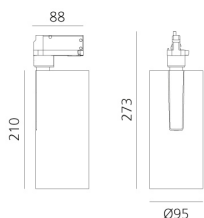

Vector Track 95 16° 2700K DALI Black

Carlotta de Bevilacqua

BESCHREIBUNG

Three sizes with three different beam angles each (spot, flood, wide flood) obtained by means of refractive or hybrid optical units. Vector 55 track DALI zoom optic (22°-32°). Junction arm integrated in the spotlight's body to keep the barycentre aligned with the track and prevent any imbalance in possible suspension versions of the track. The junction allows 360° rotation and 90° tilting for maximum emission adjustment freedom. Vector 95 available only in track version. Version with compact 4-conductor (3p+n) adapter with hidden LED driver and not-dimmable phase selector.

IP20    Dimmbar: 

LUMINAIRE

- Watt: **30W**
- Lichtstrom (lm): **2590lm**
- CCT: **2700K**
- Efficiency: **78%**
- Efficacy: **86.34lm/W**
- CRI: **90**
- Dimmable Typology: **Dali**

Anmerkungen

220/240Vac 50/60Hz Electronic ballast included.

ARTIKELNUMMER: AN21604

FUNKTIONEN

- Artikelnummer: **AN21604**
- Farbe: **Black**
- Installation: **ProjectorStromschiene**
- Serie: **Architectural Indoor**
- Anwendungsbereich: **Innenbeleuchtung**
- design: **Carlotta de Bevilacqua**

DIMENSION

- Höhe: **cm 27.3**
- Breite: **cm 9.5**
- Länge Fuß: **cm 8.8**
- Neigung: **-90+90**
- Drehung: **360°**

INKLUSIVE LICHTQUELLEN

- Kategorie: **Led**
- Anzahl: **1**
- Watt: **35W**
- Farbtemperatur(K): **2700K**