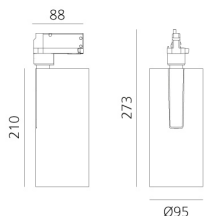

Vector Track 95 16° 2700K DALI Brushed bronze

Carlotta de Bevilacqua

IP20    Dimmbar: 

LUMINAIRE

- Watt: **30W**
- Lichtstrom (lm): **2590lm**
- CCT: **2700K**
- Efficiency: **78%**
- Efficacy: **86.34lm/W**
- CRI: **90**
- Dimmable Typology: **Dali**

Anmerkungen

220/240Vac 50/60Hz Electronic ballast included.

BESCHREIBUNG

Three sizes with three different beam angles each (spot, flood, wide flood) obtained by means of refractive or hybrid optical units. Vector 55 track DALI zoom optic (22°-32°). Junction arm integrated in the spotlight's body to keep the barycentre aligned with the track and prevent any imbalance in possible suspension versions of the track. The junction allows 360° rotation and 90° tilting for maximum emission adjustment freedom. Vector 95 available only in track version. Version with compact 4-conductor (3p+n) adapter with hidden LED driver and not-dimmable phase selector.

ARTIKELNUMMER: AN21620

FUNKTIONEN

- Artikelnummer: **AN21620**
- Farbe: **Brushed Bronze**
- Installation: **ProjectorStromschiene**
- Serie: **Architectural Indoor**
- Anwendungsbereich: **Innenbeleuchtung**
- design: **Carlotta de Bevilacqua**

DIMENSION

- Höhe: **cm 27.3**
- Breite: **cm 9.5**
- Länge Fuß: **cm 8.8**
- Neigung: **-90+90**
- Drehung: **360°**

INKLUSIVE LICHTQUELLEN

- Kategorie: **Led**
- Anzahl: **1**
- Watt: **35W**
- Farbtemperatur(K): **2700K**