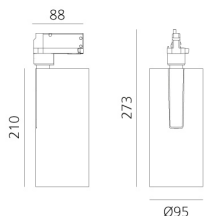

Vector Track 95 16° 2700K DALI Brushed copper

Carlotta de Bevilacqua

IP20    Dimmbar: 

LUMINAIRE

- Watt: **30W**
- Lichtstrom (lm): **2590lm**
- CCT: **2700K**
- Efficiency: **78%**
- Efficacy: **86.34lm/W**
- CRI: **90**
- Dimmable Typology: **Dali**

Anmerkungen

220/240Vac 50/60Hz Electronic ballast included.

BESCHREIBUNG

Three sizes with three different beam angles each (spot, flood, wide flood) obtained by means of refractive or hybrid optical units. Vector 55 track DALI zoom optic (22°-32°). Junction arm integrated in the spotlight's body to keep the barycentre aligned with the track and prevent any imbalance in possible suspension versions of the track. The junction allows 360° rotation and 90° tilting for maximum emission adjustment freedom. Vector 95 available only in track version. Version with compact 4-conductor (3p+n) adapter with hidden LED driver and not-dimmable phase selector.

ARTIKELNUMMER: AN21618

FUNKTIONEN

- Artikelnummer: **AN21618**
- Farbe: **Brushed Copper**
- Installation: **ProjectorStromschiene**
- Serie: **Architectural Indoor**
- Anwendungsbereich: **Innenbeleuchtung**
- design: **Carlotta de Bevilacqua**

DIMENSION

- Höhe: **cm 27.3**
- Breite: **cm 9.5**
- Länge Fuß: **cm 8.8**
- Neigung: **-90+90**
- Drehung: **360°**

INKLUSIVE LICHTQUELLEN

- Kategorie: **Led**
- Anzahl: **1**
- Watt: **35W**
- Farbtemperatur(K): **2700K**