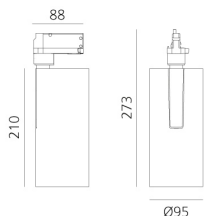

Vector Track 95 16° 2700K DALI Brushed silver

Carlotta de Bevilacqua

IP20    Dimmbar: 

LUMINAIRE

- Watt: **30W**
- Lichtstrom (lm): **2590lm**
- CCT: **2700K**
- Efficiency: **78%**
- Efficacy: **86.34lm/W**
- CRI: **90**
- Dimmable Typology: **Dali**

Anmerkungen

220/240Vac 50/60Hz Electronic ballast included.

BESCHREIBUNG

Three sizes with three different beam angles each (spot, flood, wide flood) obtained by means of refractive or hybrid optical units. Vector 55 track DALI zoom optic (22°-32°). Junction arm integrated in the spotlight's body to keep the barycentre aligned with the track and prevent any imbalance in possible suspension versions of the track. The junction allows 360° rotation and 90° tilting for maximum emission adjustment freedom. Vector 95 available only in track version. Version with compact 4-conductor (3p+n) adapter with hidden LED driver and not-dimmable phase selector.

ARTIKELNUMMER: AN21615

FUNKTIONEN

- Artikelnummer: **AN21615**
- Farbe: **Brushed Silver**
- Installation: **ProjectorStromschiene**
- Serie: **Architectural Indoor**
- Anwendungsbereich: **Innenbeleuchtung**
- design: **Carlotta de Bevilacqua**

DIMENSION

- Höhe: **cm 27.3**
- Breite: **cm 9.5**
- Länge Fuß: **cm 8.8**
- Neigung: **-90+90**
- Drehung: **360°**

INKLUSIVE LICHTQUELLEN

- Kategorie: **Led**
- Anzahl: **1**
- Watt: **35W**
- Farbtemperatur(K): **2700K**