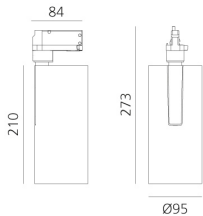

## LUMINAIRE

- Watt: **30W**
- Lichtstrom (lm): **2590lm**
- CCT: **2700K**
- Efficiency: **78%**
- Efficacy: **86.34lm/W**
- CRI: **90**
- Dimmable Typology: **Dali**

## BESCHREIBUNG

Three sizes with three different beam angles each (spot, flood, wide flood) obtained by means of refractive or hybrid optical units. Vector 55 track DALI zoom optic (22°-32°). Junction arm integrated in the spotlight's body to keep the barycentre aligned with the track and prevent any imbalance in possible suspension versions of the track. The junction allows 360° rotation and 90° tilting for maximum emission adjustment freedom. Vector 95 available only in track version. Version with compact 4-conductor (3p+n) adapter with hidden LED driver and not-dimmable phase selector.

## DIMENSION

- Höhe: **cm 27.3**
- Breite: **cm 9.5**
- Länge Fuß: **cm 8.4**
- Neigung: **-90+90**
- Drehung: **360°**