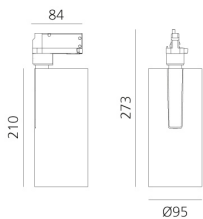

LUMINAIRE

- Watt: **30W**
- Lichtstrom (lm): **2590lm**
- CCT: **2700K**
- Efficiency: **78%**
- Efficacy: **86.34lm/W**
- CRI: **90**
- Dimmable Typology: **Dali**

Anmerkungen

220/240Vac 50/60Hz Electronic ballast included.

BESCHREIBUNG

Three sizes with three different beam angles each (spot, flood, wide flood) obtained by means of refractive or hybrid optical units. Vector 55 track DALI zoom optic (22°-32°). Junction arm integrated in the spotlight's body to keep the barycentre aligned with the track and prevent any imbalance in possible suspension versions of the track. The junction allows 360° rotation and 90° tilting for maximum emission adjustment freedom. Vector 95 available only in track version. Version with compact 4-conductor (3p+n) adapter with hidden LED driver and not-dimmable phase selector.

ARTIKELNUMMER: AN31615

FUNKTIONEN

- Artikelnummer: **AN31615**
- Farbe: **Brushed Silver**
- Installation: **ProjectorStromschiene**
- Serie: **Architectural Indoor**
- Anwendungsbereich: **Innenbeleuchtung**
- design: **Carlotta de Bevilacqua**

DIMENSION

- Höhe: **cm 27.3**
- Breite: **cm 9.5**
- Länge Fuß: **cm 8.4**
- Neigung: **-90+90**
- Drehung: **360°**

INKLUSIVE LICHTQUELLEN

- Kategorie: **Led**
- Anzahl: **1**
- Watt: **35W**
- Farbtemperatur(K): **2700K**