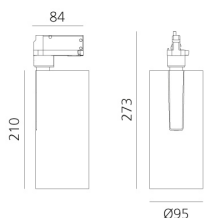

LUMINAIRE

- Watt: **30W**
- Lichtstrom (lm): **2590lm**
- CCT: **2700K**
- Efficiency: **78%**
- Efficacy: **86.34lm/W**
- CRI: **90**
- Dimmable Typology: **Dali**

Anmerkungen

220/240Vac 50/60Hz Electronic ballast included.

BESCHREIBUNG

Three sizes with three different beam angles each (spot, flood, wide flood) obtained by means of refractive or hybrid optical units. Vector 55 track DALI zoom optic (22°-32°). Junction arm integrated in the spotlight's body to keep the barycentre aligned with the track and prevent any imbalance in possible suspension versions of the track. The junction allows 360° rotation and 90° tilting for maximum emission adjustment freedom. Vector 95 available only in track version. Version with compact 4-conductor (3p+n) adapter with hidden LED driver and not-dimmable phase selector.

ARTIKELNUMMER: AN31601

FUNKTIONEN

- Artikelnummer: **AN31601**
- Farbe: **White**
- Installation: **ProjectorStromschiene**
- Serie: **Architectural Indoor**
- Anwendungsbereich: **Innenbeleuchtung**
- design: **Carlotta de Bevilacqua**

DIMENSION

- Höhe: **cm 27.3**
- Breite: **cm 9.5**
- Länge Fuß: **cm 8.4**
- Neigung: **-90+90**
- Drehung: **360°**

INKLUSIVE LICHTQUELLEN

- Kategorie: **Led**
- Anzahl: **1**
- Watt: **35W**
- Farbtemperatur(K): **2700K**