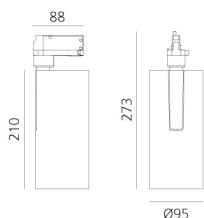

Vector Track 95 16° 2700K DALI White

Carlotta de Bevilacqua

IP20    Dimmbar: 

LUMINAIRE

- Watt: **30W**
- Lichtstrom (lm): **2590lm**
- CCT: **2700K**
- Efficiency: **78%**
- Efficacy: **86.34lm/W**
- CRI: **90**
- Dimmable Typology: **Dali**

Anmerkungen

220/240Vac 50/60Hz Electronic ballast included.

BESCHREIBUNG

Three sizes with three different beam angles each (spot, flood, wide flood) obtained by means of refractive or hybrid optical units. Vector 55 track DALI zoom optic (22°-32°). Junction arm integrated in the spotlight's body to keep the barycentre aligned with the track and prevent any imbalance in possible suspension versions of the track. The junction allows 360° rotation and 90° tilting for maximum emission adjustment freedom. Vector 95 available only in track version. Version with compact 4-conductor (3p+n) adapter with hidden LED driver and not-dimmable phase selector.

ARTIKELNUMMER: AN21601

FUNKTIONEN

- Artikelnummer: **AN21601**
- Farbe: **White**
- Installation: **ProjectorStromschiene**
- Serie: **Architectural Indoor**
- Anwendungsbereich: **Innenbeleuchtung**
- design: **Carlotta de Bevilacqua**

DIMENSION

- Höhe: **cm 27.3**
- Breite: **cm 9.5**
- Länge Fuß: **cm 8.8**
- Neigung: **-90+90**
- Drehung: **360°**

INKLUSIVE LICHTQUELLEN

- Kategorie: **Led**
- Anzahl: **1**
- Watt: **35W**
- Farbtemperatur(K): **2700K**